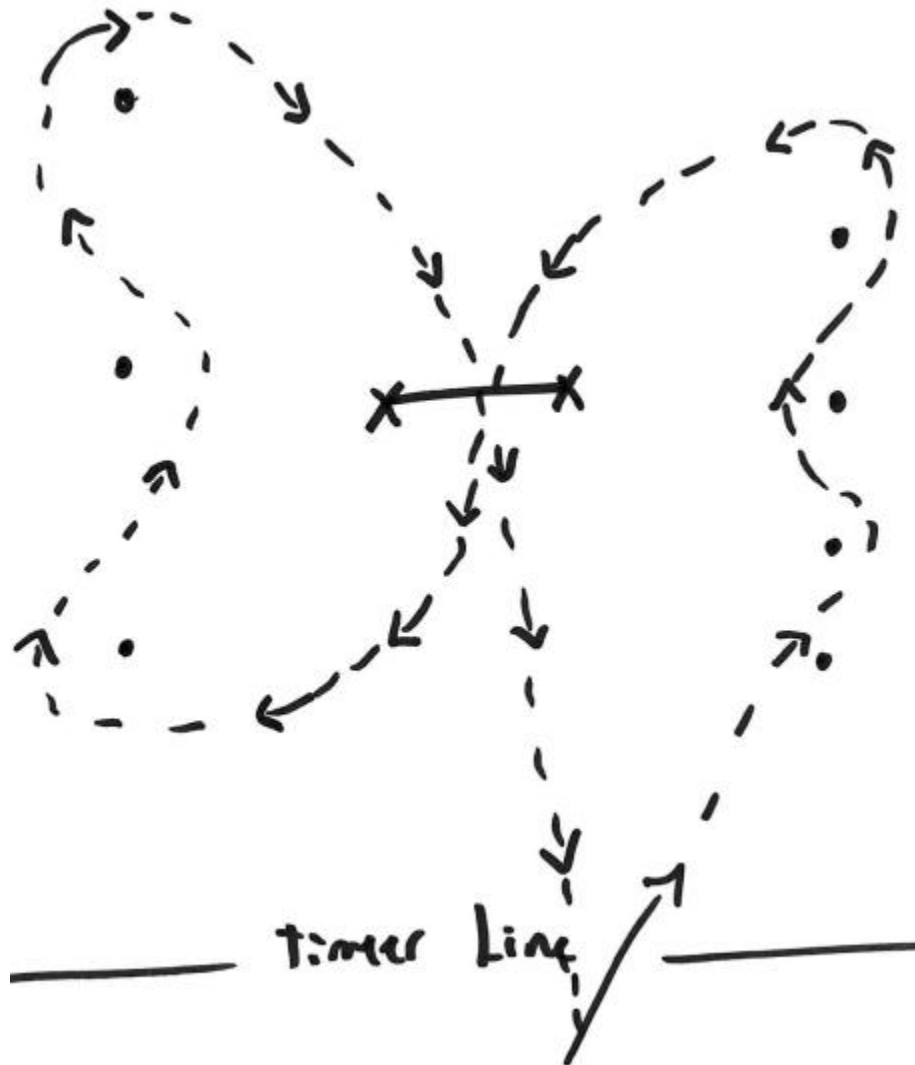

Scudda Ho

A timed event where the horse and rider cross the timer line and weave through the poles in the pattern shown.

Then over the jump in the middle of the arena

Then weave through the poles on the opposite side of the arena

And finally back over the jump again and cross the timer line.

Any knocked down pole or jump rail will be a 5 second penalty and not going over the jump or around the poles will be a no time.