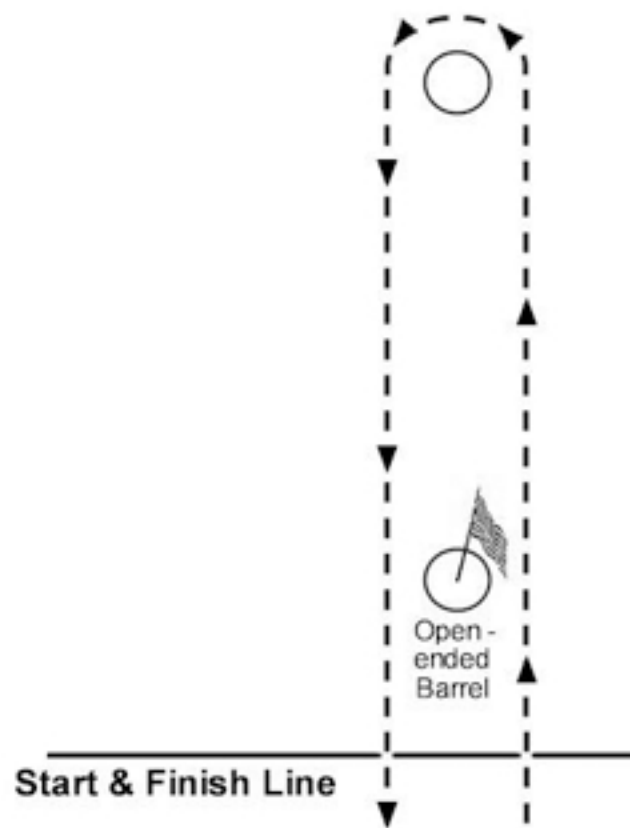

Flag Race

Flag race requires the rider to pick a flag up from one bucket set on the closest barrel, ride to the end barrel and place the flag in the second bucket, circle the barrel and ride back to the finish line.