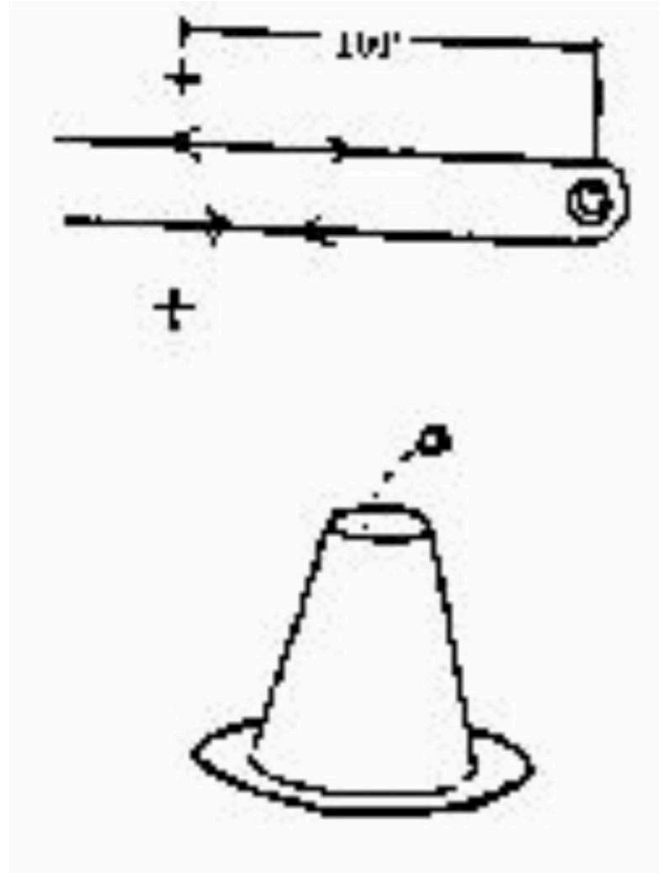

## Speed Ball

Speed Ball requires the rider to take a golf ball from the start line ride to the other end of the arena, while running around the outside of the cone, drop the ball into the hole in the cone and run back to the start line. Missing the hole gets no time.